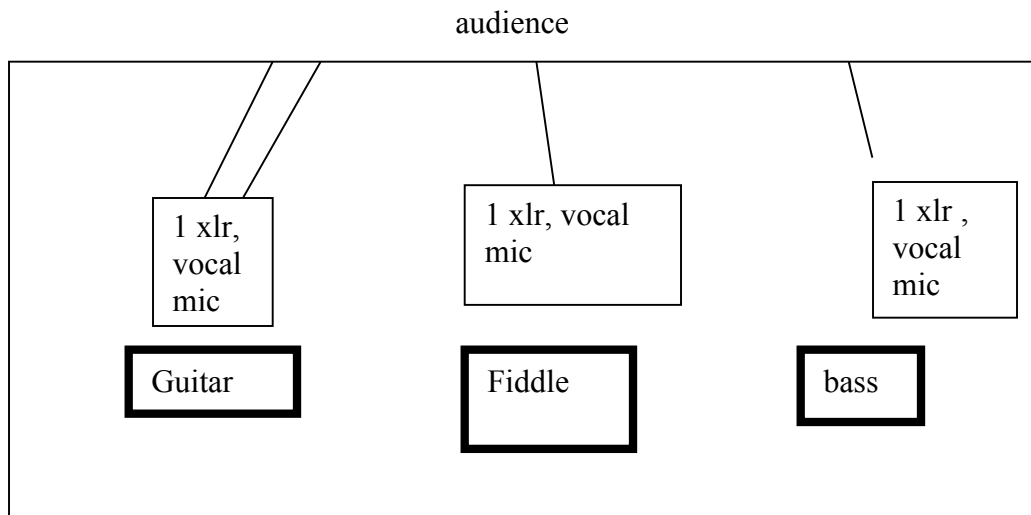

Lissa Schneckenburger, *fiddle & vocals*

69 Frost Pl #1, Brattleboro, VT 05301 617-285-6057 lissafiddle@gmail.com www.lissafiddle.com

Tech Rider- Stage Layout/ Sound Requirements

- Adequate and appropriate lighting and power, as needed for musical or electrical equipment in the stage or performance area shall be provided by the client.
- The client is responsible for hiring a sound engineer for the sound check and performance
- The client is responsible for providing the sound system, which will include;
 - Three vocal mics, with boom stands, and xlr chords
 - Xlr chord (for the fiddle)
 - Near by power source and xlr cable for bass
 - Three monitors with separate mixes
 - Xlr cable (for guitar)
- The stage area is diagramed below